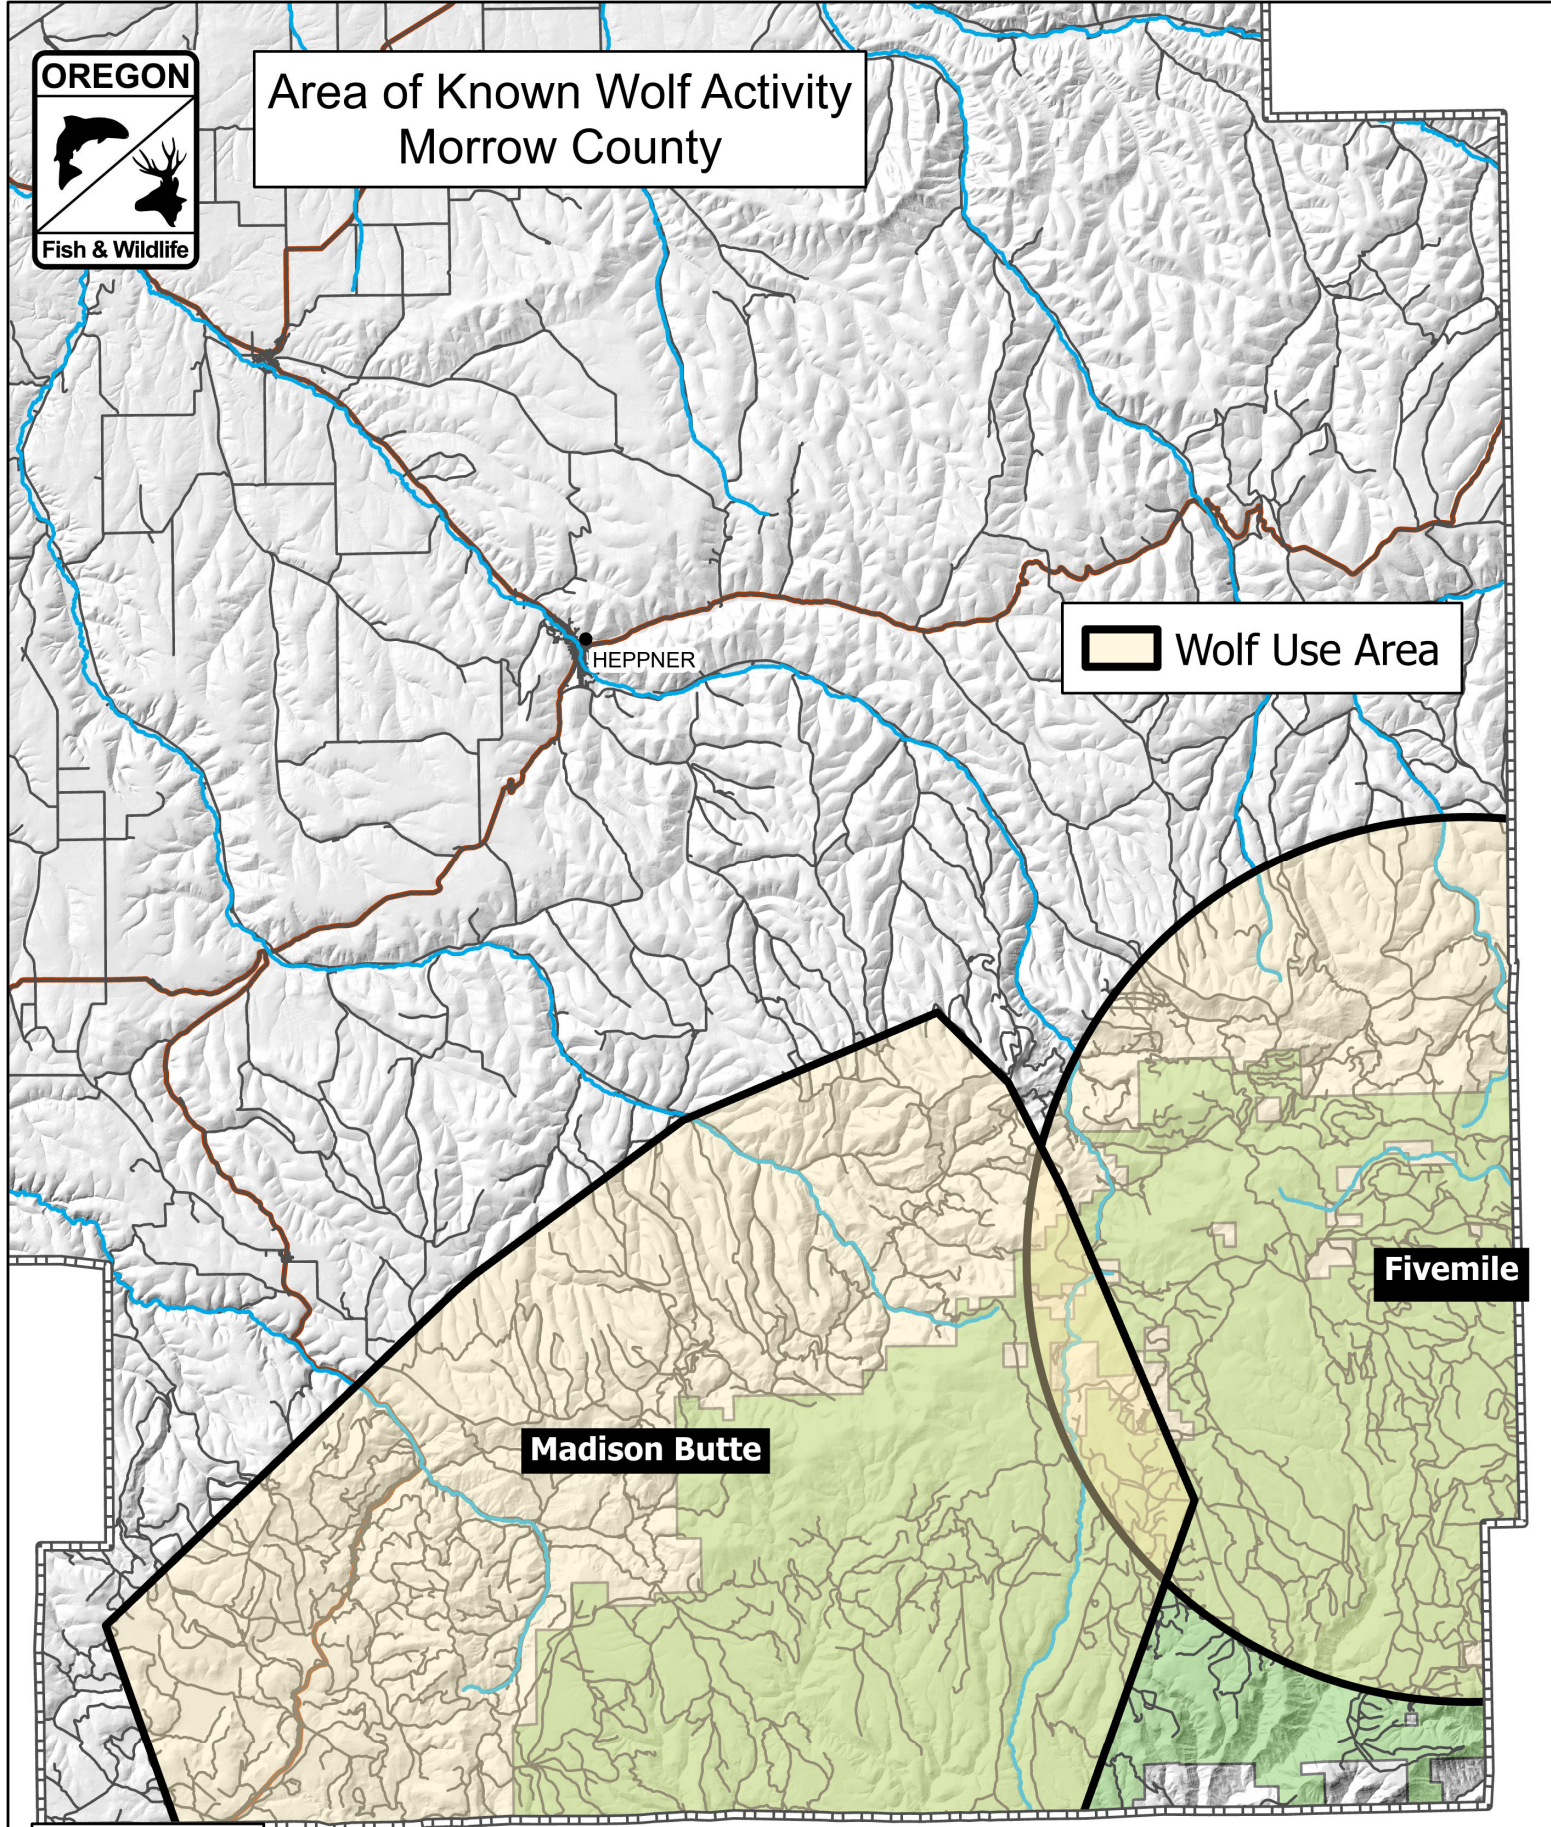

# Area of Known Wolf Activity Morrow County

 Wolf Use Area

**Fivemile**

**Madison Butte**

HEPPNER

12/31/2023